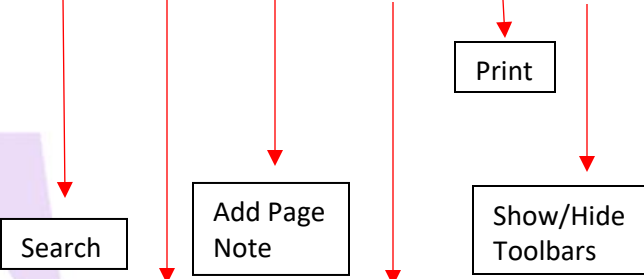

# Legend for Eureka! PC Application

Top Navigation Bar:

**Add Annotation:**

**View:**

- Document outline
- Annotations
- Document display settings

Bottom Navigation Bar:

Page number  
Click circled number, enter desired page & <Enter> to jump to a page

Page Navigation:  
Drag blue marker right to move forward in the document to (higher page #s), and left to move backwards in the document (to lower page #s).  
Click on the horizontal bar to jump to a different page in the document.